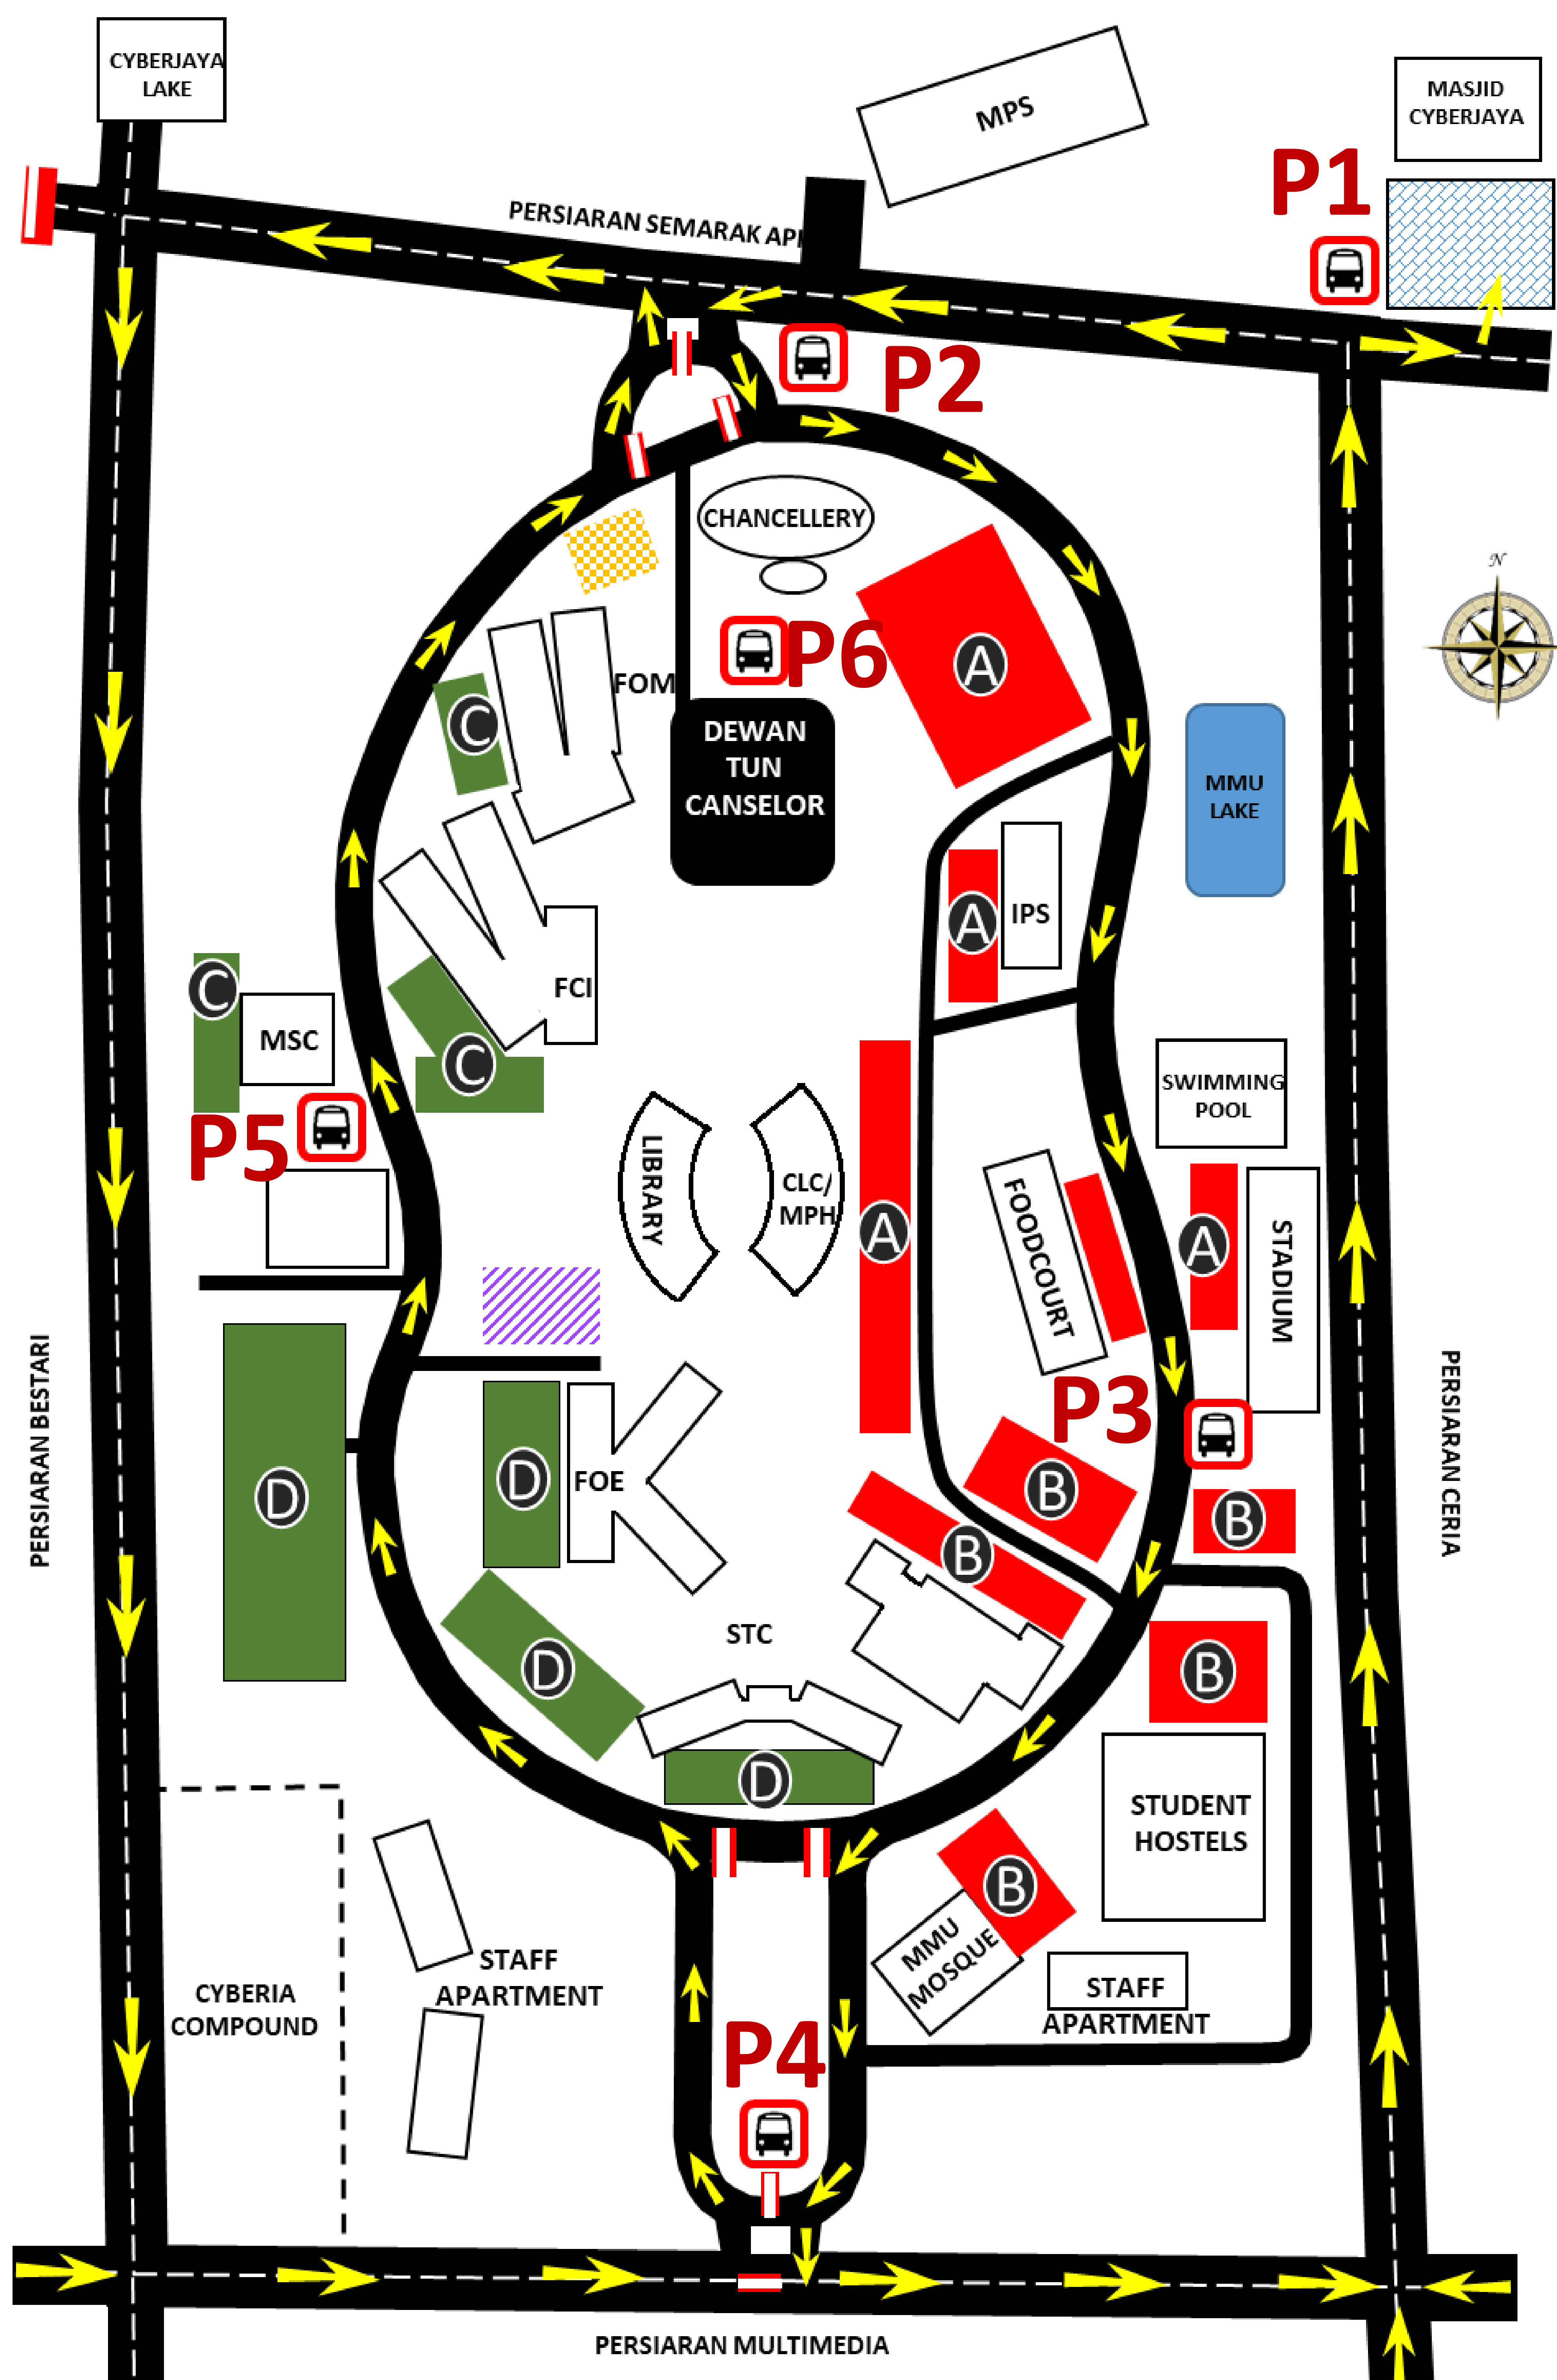

SHUTTLE SERVICE

**BUS AND VAN ARE PROVIDED WITH
FREQUENCY OF 30 MINUTES
(7.00am—7.00pm)**

PICK UP / DROP OFF POINT:

- P1 — CYBERJAYA MOSQUE (MASJID FI SABILILLAH)**
- P2 — MMU ENTRANCE A (PERSIARAN SEMARAK API)**
- P3 — MMU STADIUM**
- P4 — MMU ENTRANCE B (PERSIARAN MULTIMEDIA)**
- P5 — MSC INCUBATOR**
- P6 — DEWAN TUN CANSELOR**